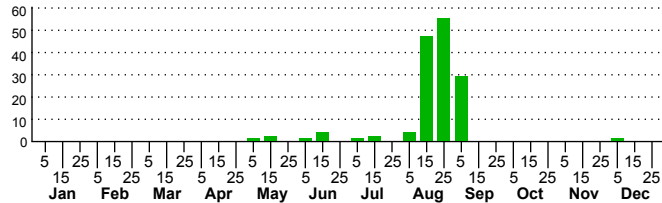

$n=2$
HM

$n=0$
Pd

$n=147$
LM

$n=0$
CP

Hypochilus pococki - central clade

Three periods to each month: 1-10 / 11-20 / 21-31

NC Biodiversity Project: nc-biodiversity.com