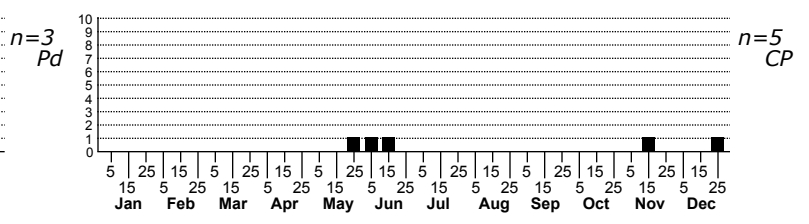

*Castianeira descripta* redspotted antmimic

ORDER:ARANEAE INFRAORDER:Araneomorphae  
 FAMILY:Corinnidae