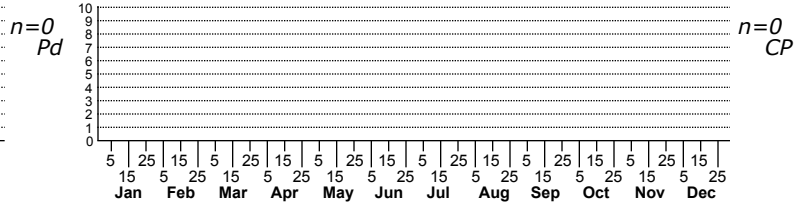

Castianeira variata an antlike runner

Status	Rank
NC	US
NC	Global

ORDER:ARANEAE INFRAORDER:Araneomorphae
FAMILY:Corinnidae

HABITAT: SC