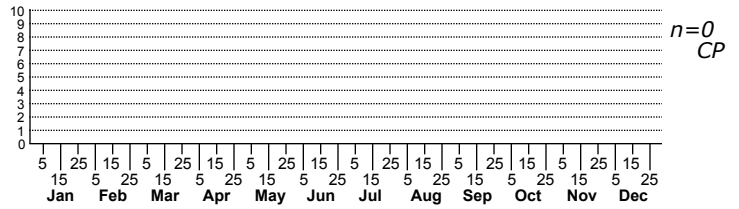

Cybaeus patritus a cybaeid

High counts of:

- 2 - Avery - 1923-10-12
- 1 - Macon - 2019-07-20
- 1 - Buncombe - 1923-10-19

Status		Rank	
NC	US	NC	Global

ORDER: ARANEAE INFRAORDER: Araneomorphae
 FAMILY: Cybaeidae