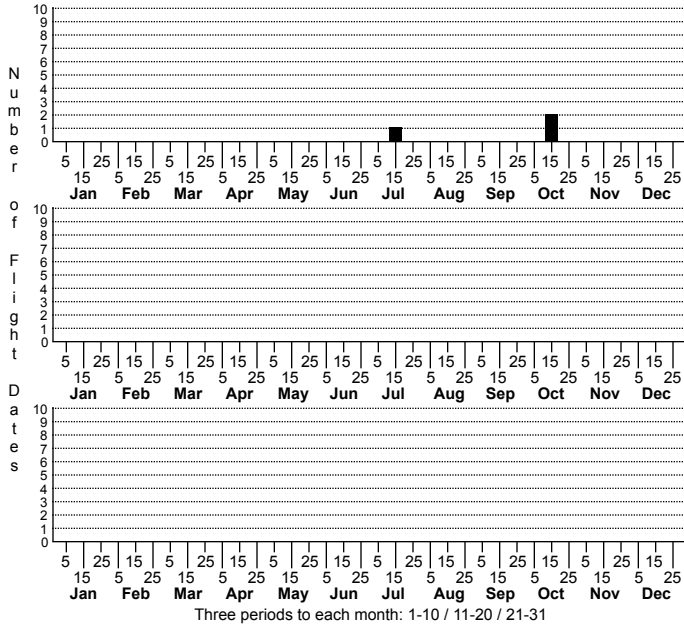

Cybaeus patritus a cybaeid

High counts of:

- 2 - Avery - 1923-10-12
- 1 - Macon - 2019-07-20
- 1 - Buncombe - 1923-10-19

Status		Rank	
NC	US	NC	Global

ORDER: ARANEAE INFRAORDER: Araneomorphae
 FAMILY: Cybaeidae