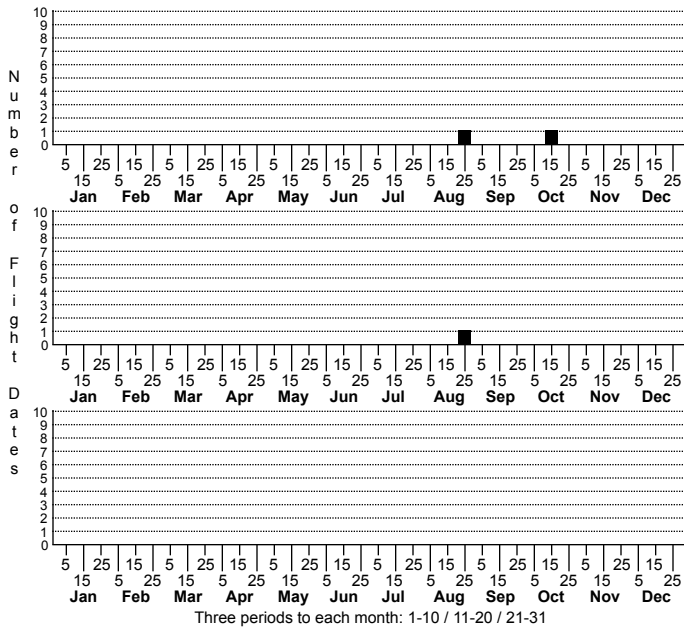

Cryphoeca montana a comb-tailed spider

High counts of:
 1 - Swain - 1952-08-23
 1 - Yancey - 2021-08-23
 1 - Avery - 1923-10-12

● = Sighting or Collection in NC since 2004
 ● = Not seen since 2004

Status	Rank
NC	US
NC	Global