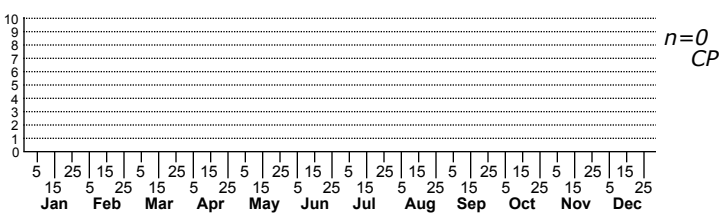

Cryphoeca montana a comb-tailed spider

High counts of:
 1 - Swain - 1952-08-23
 1 - Yancey - 2021-08-23
 1 - Avery - 1923-10-12

● = Sighting or Collection in NC since 2004
 ● = Not seen since 2004

Status	Rank
NC	US
NC	Global