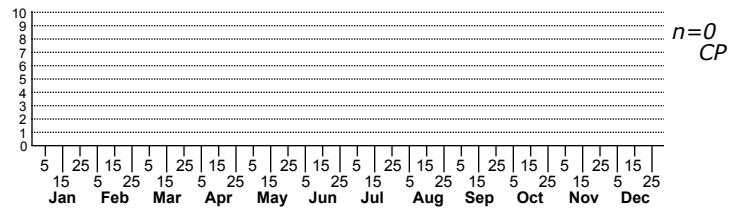

Cicurina breviar a mesh web spider

ORDER:ARANEAE INFRAORDER:Araneomorphae
 FAMILY:Cicurinidae

HABITAT: forest; in leaf litter