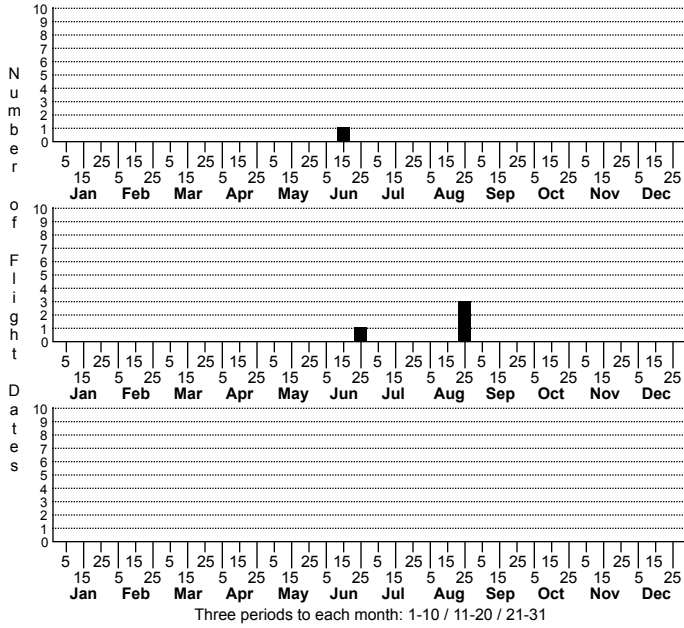

Cicurina breviar a mesh web spider

ORDER:ARANEAE INFRAORDER:Araneomorphae
 FAMILY:Cicurinidae

HABITAT: forest; in leaf litter