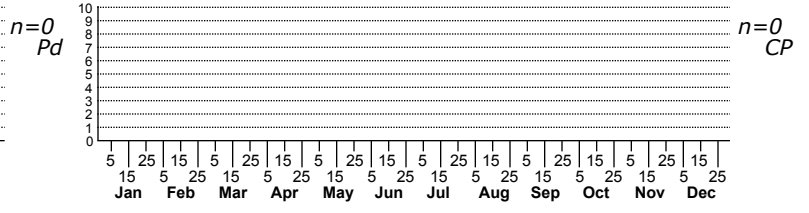

Cicurina bryantae a mesh web spider

n=0 High Mt.

n=1 Low Mt.

High counts of:
1 - Swain - 0008-03-30

● = Sighting or Collection in NC since 2004
● = Not seen since 2004

Status	Rank
NC	US
NC	Global

ORDER:ARANEAE INFRAORDER:Araneomorphae
FAMILY:Cicurinidae