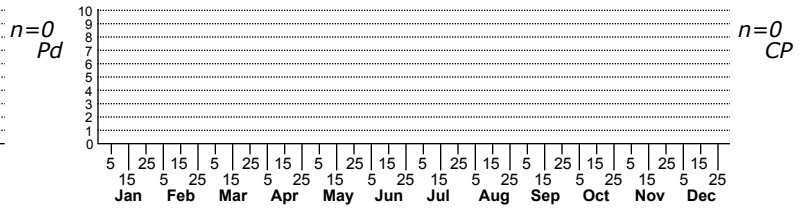

*Coras lamellosus* a funnel weaver

High counts of:  
 1 - Ashe - 2019-07-02  
 1 - Graham - 2022-08-16

| Status | Rank   |
|--------|--------|
| NC     | US     |
| NC     | Global |

ORDER:ARANEAE INFRAORDER:Araneomorphae  
 FAMILY:Agelenidae