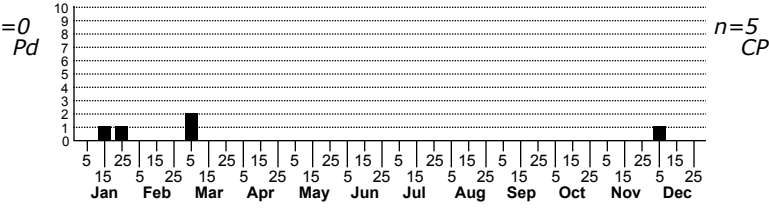

*Coras medicinalis* a funnel weaver

High counts of:  
2 - Gates - 2013-01-19  
1 - Gates - 2018-01-29

Status	Rank
NC	US
NC	Global

ORDER:ARANEAE INFRAORDER:Araneomorphae  
FAMILY:Agelenidae

HABITAT: forest