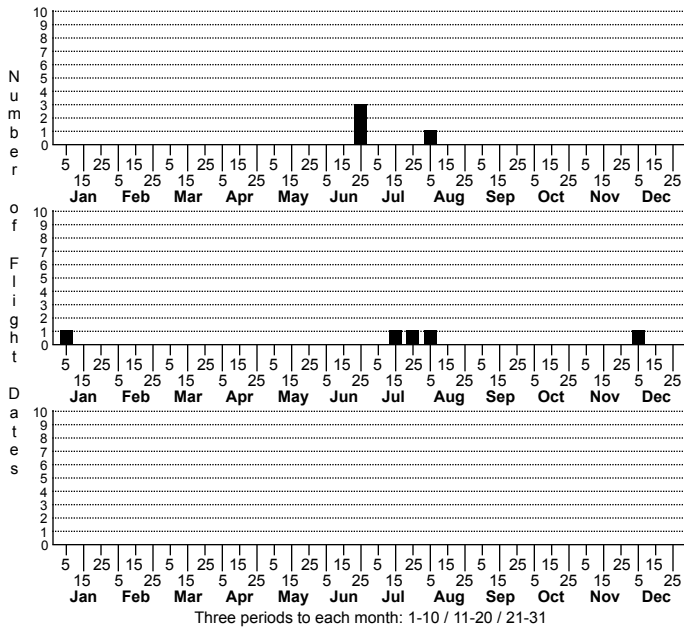

Hypochilus sheari A Lampshade Spider

ORDER:ARANEAE INFRAORDER:Araneomorphae
FAMILY:Hypochilidae

DISTRIBUTION_COMMENTS: rock outcrops (endemic to North Carolina) (Buncombe, McDowell, Yancey)

NHP_RANKS: G2G3 S2S3

NHP_STATUS: SR