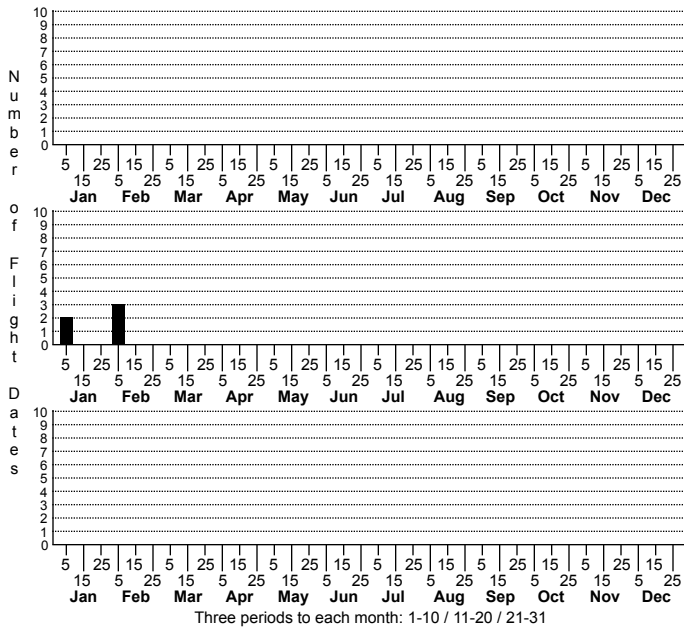

*Hypochilus unidentified species* No common name

ORDER:ARANEAE INFRAORDER:Araneomorphae  
FAMILY:Hypochilidae