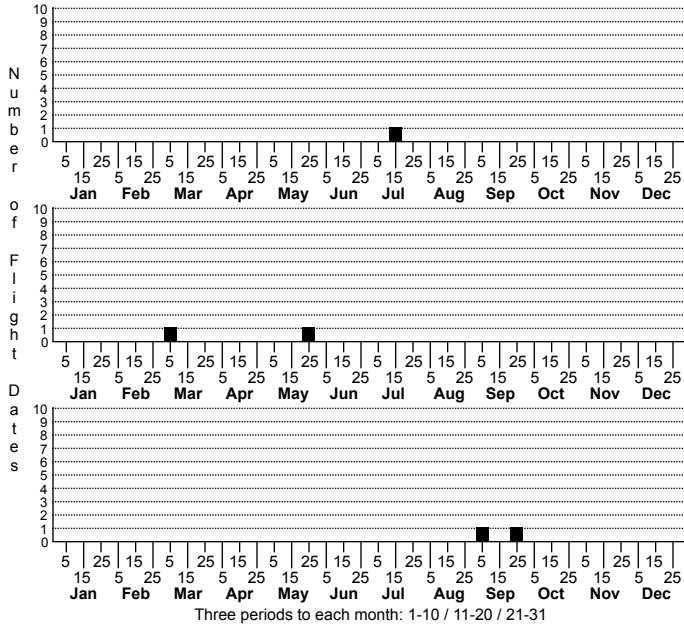

Ceraticelus emertoni a dwarf spider

- High counts of:
- 1 - Durham - 2020-09-24
 - 1 - Moore - 2020-09-04
 - 1 - Buncombe - 2022-03-06

Status		Rank	
NC	US	NC	Global

ORDER:ARANEAE INFRAORDER:Araneomorphae
 FAMILY:Linyphiidae SUBFAMILY:Erigoninae