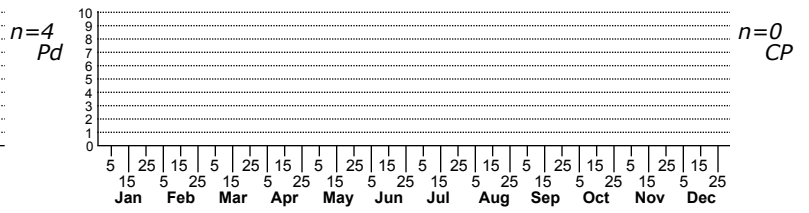

Ceraticelus laetabilis a dwarf spider

ORDER:ARANEAE INFRAORDER:Araneomorphae
FAMILY:Linyphiidae SUBFAMILY:Erigoninae