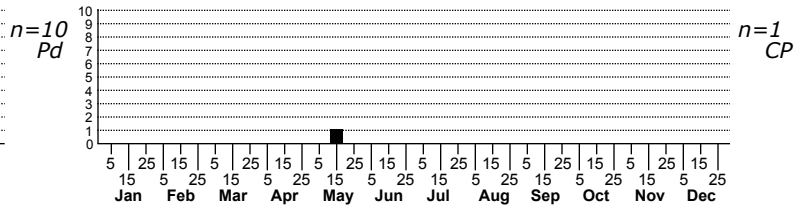

Ceraticelus similis a dwarf spider

ORDER:ARANEAE INFRAORDER:Araneomorphae
 FAMILY:Linyphiidae SUBFAMILY:Erigoninae