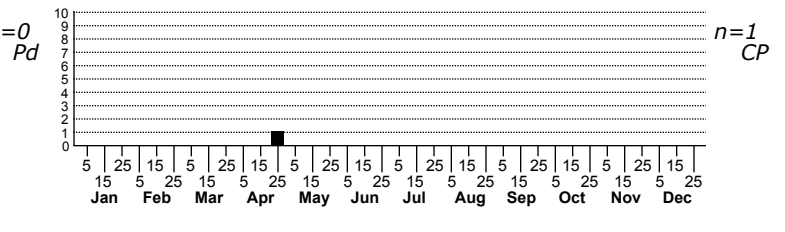

*Epiceraticelus fluvialis* a dwarf spider

ORDER:ARANEAE INFRAORDER:Araneomorphae  
FAMILY:Linyphiidae SUBFAMILY:Erigoninae