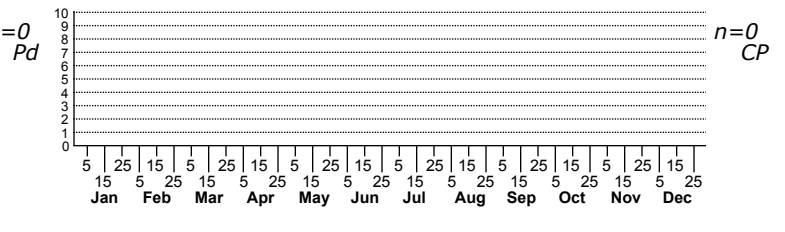

Wadotes calcaratus a funnel weaver

ORDER:ARANEAE INFRAORDER:Araneomorphae
FAMILY:Agelenidae

HABITAT: forest; under litter, logs, and bark on forest floor