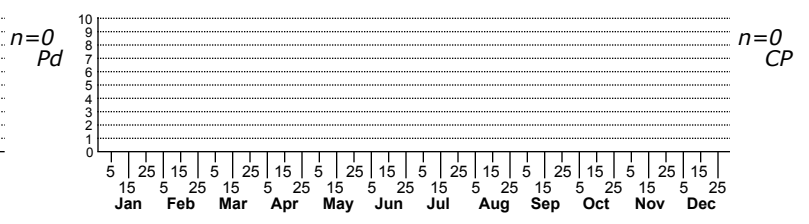

Wadotes hybridus a funnel weaver

ORDER:ARANEAE INFRAORDER:Araneomorphae
 FAMILY:Agelenidae

HABITAT: forest; under litter and logs on forest floor