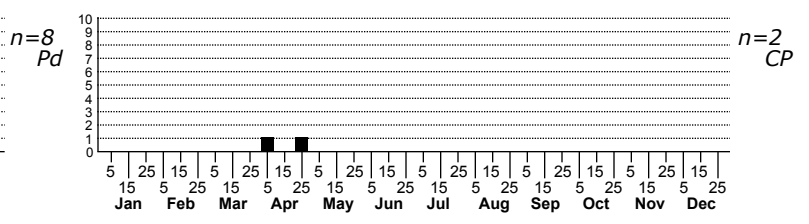

Origanates rostratus a dwarf spider

ORDER:ARANEAE INFRAORDER:Araneomorphae
 FAMILY:Linyphiidae SUBFAMILY:Erigoninae