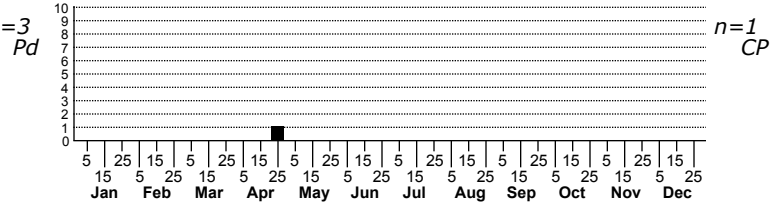

Scylaceus pallidus a dwarf spider

High counts of:
 5 - Wake - 2021-03-06
 2 - Wake - 2021-03-06
 1 - Harnett - 2021-03-11

● = Sighting or Collection in NC since 2004

Status	Rank
NC	US
NC	Global

ORDER:ARANEAE INFRAORDER:Araneomorphae
 FAMILY:Linyphiidae SUBFAMILY:Erigoninae