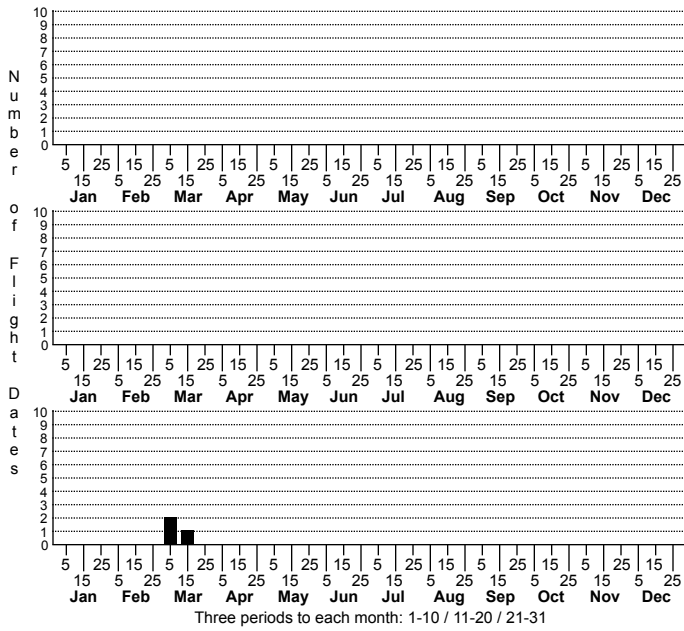

Scylaceus pallidus a dwarf spider

High counts of:
 5 - Wake - 2021-03-06
 2 - Wake - 2021-03-06
 1 - Harnett - 2021-03-11

● = Sighting or Collection in NC since 2004

Status	Rank
NC	US
NC	Global

ORDER:ARANEAE INFRAORDER:Araneomorphae
 FAMILY:Linyphiidae SUBFAMILY:Erigoninae