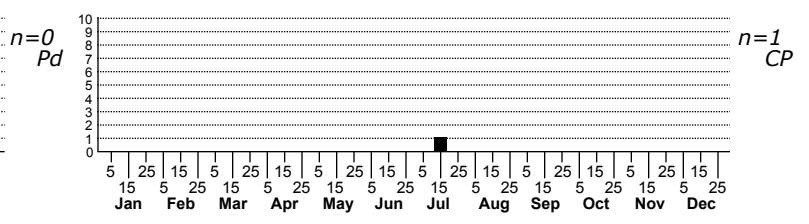

*Anibontes mimus* a sheetweb weaver

n=0 High Mt.

n=0 Low Mt.

High counts of:  
1 - Carteret - 1951-07-15

● = Sighting or Collection in NC since 2004  
○ = Not seen since 2004

Status	Rank
NC	US
NC	Global

ORDER:ARANEAE INFRAORDER:Araneomorphae  
FAMILY:Linyphiidae SUBFAMILY:Linyphiinae