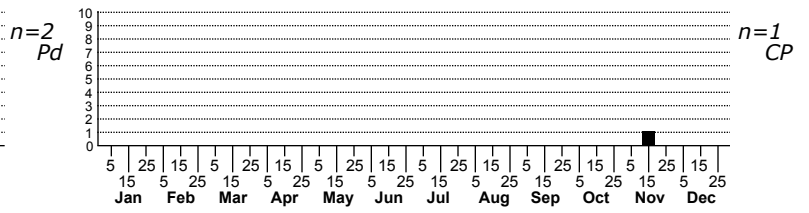

*Centromerus latidens* a sheetweb weaver

ORDER:ARANEAE INFRAORDER:Araneomorphae  
 FAMILY:Linyphiidae SUBFAMILY:Linyphiinae