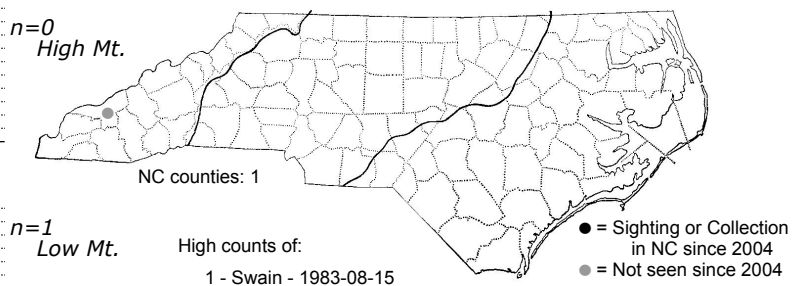

*Centromerus sylvaticus* No common name

Status	Rank
NC	US
NC	Global

ORDER:ARANEAE INFRAORDER:Araneomorphae  
FAMILY:Linyphiidae SUBFAMILY:Linyphiinae