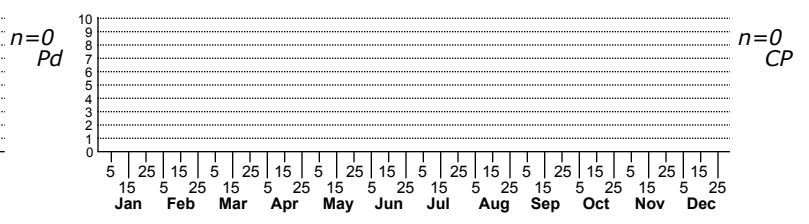

*Centromerus sylvaticus* No common name

Status	Rank
NC	US
NC	Global

ORDER:ARANEAE INFRAORDER:Araneomorphae  
FAMILY:Linyphiidae SUBFAMILY:Linyphiinae