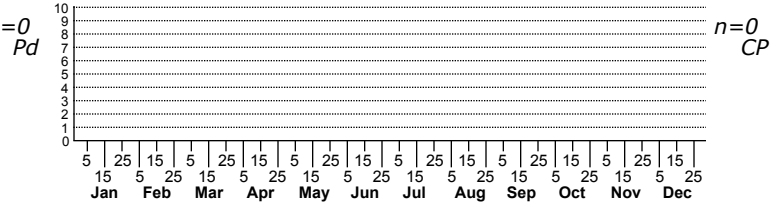

ORDER:ARANEAE INFRAORDER:Araneomorphae
FAMILY:Amaurobiidae

HABITAT: forest; messy web on tree trunks, retreat under bark