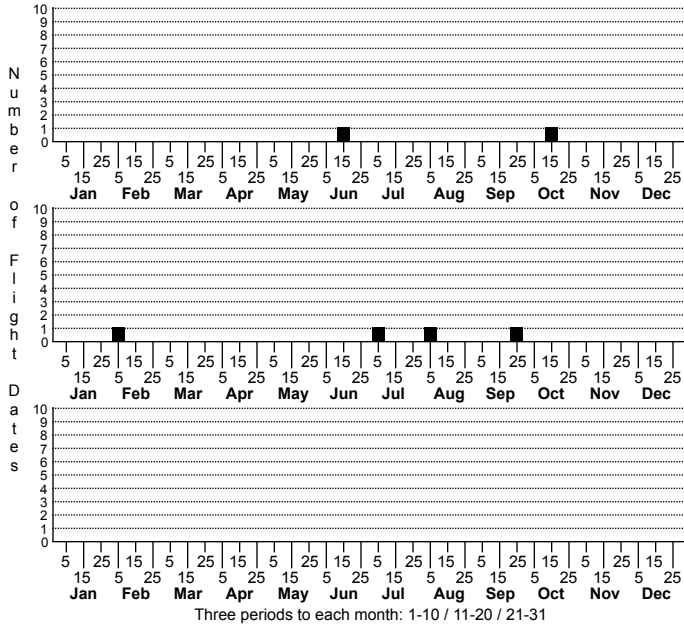

*Callobius bennetti* a hackledmesh weaver

High counts of:  
 1 - Avery - 1923-10-12  
 1 - Mitchell - 2021-08-03  
 1 - Macon - 2024-07-02

● = Sighting or Collection in NC since 2004  
 ○ = Not seen since 2004