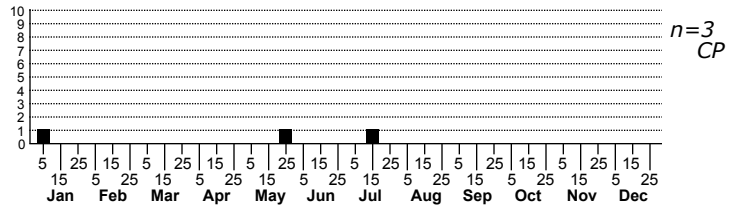

Florinda coccinea Black-tailed red sheetweaver, scarlet sheetweaver

High counts of:
 3 - Gates - 2017-07-14
 2 - Stokes - 2019-06-01
 2 - Greene - 2024-01-08

Status	Rank
NC	US
NC	Global

ORDER:ARANEAE INFRAORDER:Araneomorphae
 FAMILY:Linyphiidae SUBFAMILY:Linyphiinae