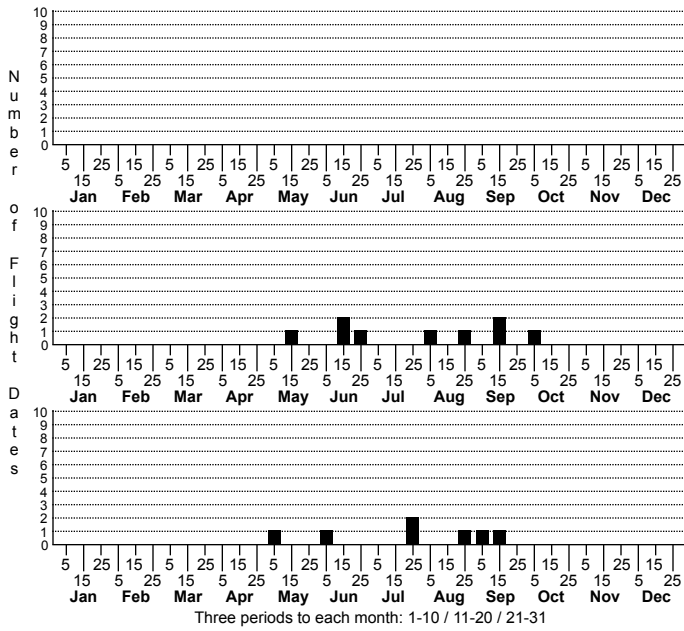

Florinda coccinea Black-tailed red sheetweaver, scarlet sheetweaver

High counts of:
 3 - Gates - 2017-07-14
 2 - Stokes - 2019-06-01
 2 - Greene - 2024-01-08

Status	Rank
NC	US
NC	Global

ORDER:ARANEAE INFRAORDER:Araneomorphae
 FAMILY:Linyphiidae SUBFAMILY:Linyphiinae

HABITAT: old field, bog, grass bald, roadside grass