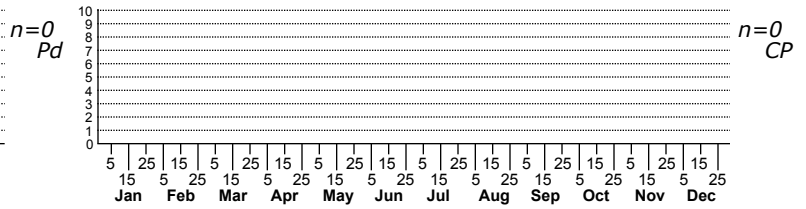

Microlinyphia pusilla a platform spider

Status	Rank
NC	US
NC	Global

ORDER:ARANEAE INFRAORDER:Araneomorphae
FAMILY:Linyphiidae SUBFAMILY:Linyphiinae

HABITAT: meadow; high elevation, web in tall grass