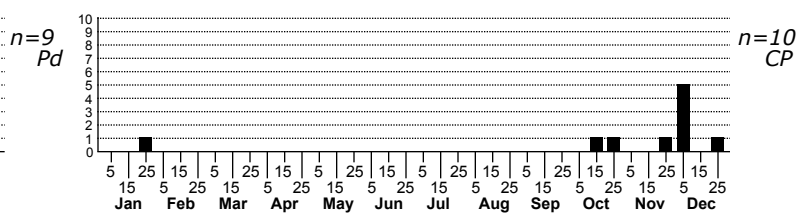

Gladicosa pulchra a wolf spider

Status	Rank
NC	US
NC	Global

ORDER:ARANEAE INFRAORDER:Araneomorphae
 FAMILY:Lycosidae