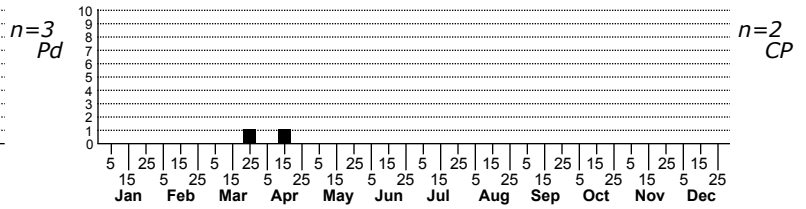

Anyphaena celer a ghost spider

High counts of:
 1 - Gates - 2017-04-12
 1 - Macon - 2020-06-21
 1 - Iredell - 2021-09-10

Status	Rank
NC	US
NC	Global

ORDER: ARANEAE INFRAORDER: Araneomorphae
 FAMILY: Anyphaenidae

TAXONOMIC_COMMENTS: Sundevall erected the genus Anyphaena in 1833 based on the Greek word meaning to "weave anew"; however, he using the wrong diphthong: æ instead of œ. The specific epithet, "celer" is Latin, meaning "swift." And boy howdy, the anyphaenid spiders are swift (if not weavers). The taxonomic name has remained relatively stable for nearly 100 years. As is true for other anyphaenid spiders, *A. celer* does not make a capture web, but is a fast-running species that actively hunts for its prey.