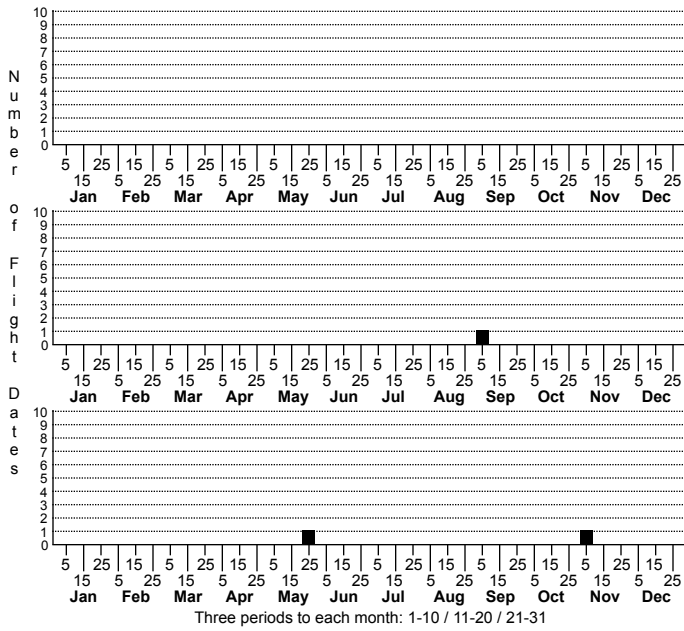

Piratula insularis a pirate wolf spider

High counts of:
 1 - Durham - 2021-05-23
 1 - Swain - 2002-06-06
 1 - Henderson - 2024-09-05

● = Sighting or Collection in NC since 2004
 ● = Not seen since 2004

Status	Rank
NC	US
NC	Global

ORDER:ARANEAE INFRAORDER:Araneomorphae
 FAMILY:Lycosidae

DISTRIBUTION_COMMENTS: Southern Canada and the U.S. east of the Rocky Mountains.

HABITAT: marsh, forest edge, bog, swamp, river and pond edges.