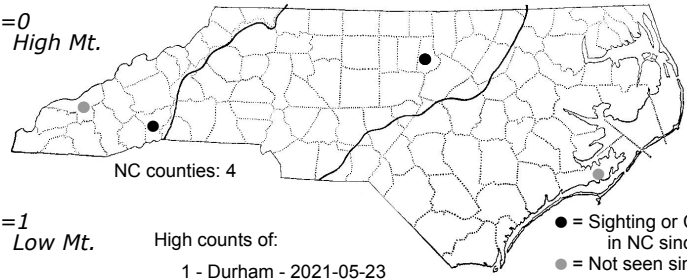

Piratula insularis a pirate wolf spider

High counts of:
 1 - Durham - 2021-05-23
 1 - Swain - 2002-06-06
 1 - Henderson - 2024-09-05

● = Sighting or Collection in NC since 2004
 ● = Not seen since 2004

Status	Rank
NC	US
NC	Global

ORDER:ARANEAE INFRAORDER:Araneomorphae
 FAMILY:Lycosidae

DISTRIBUTION_COMMENTS: Southern Canada and the U.S. east of the Rocky Mountains.

HABITAT: marsh, forest edge, bog, swamp, river and pond edges.