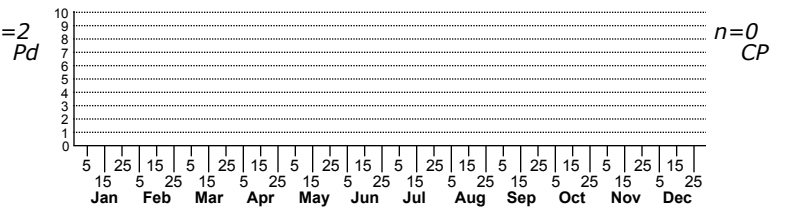

Piratula insularis a pirate wolf spider

High counts of:
 1 - Durham - 2021-05-23
 1 - Swain - 2002-06-06
 1 - Henderson - 2024-09-05

● = Sighting or Collection in NC since 2004
 ● = Not seen since 2004

Status	Rank
NC	US
NC	Global