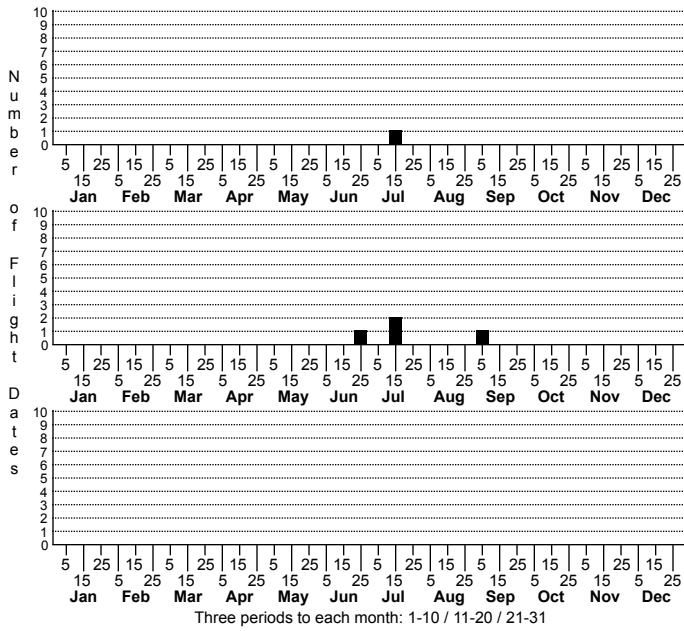

Piratula minuta a pirate wolf spider

ORDER:ARANEAE INFRAORDER:Araneomorphae
FAMILY:Lycosidae

DISTRIBUTION_COMMENTS: Northeastern United States and Canada ; south to North Carolina, west to Minnesota

HABITAT: old field, forests, wet areas, margins of ponds