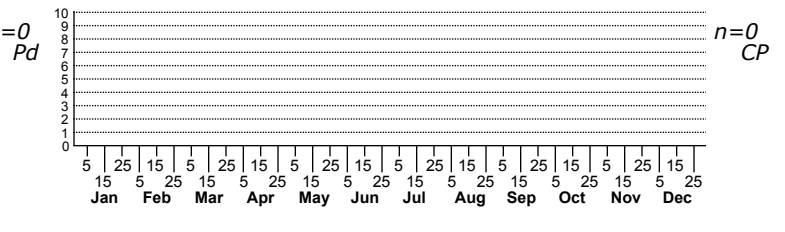

Piratula minuta a pirate wolf spider

ORDER:ARANEAE INFRAORDER:Araneomorphae
FAMILY:Lycosidae

DISTRIBUTION_COMMENTS: Northeastern United States and Canada ; south to North Carolina, west to Minnesota

HABITAT: old field, forests, wet areas, margins of ponds