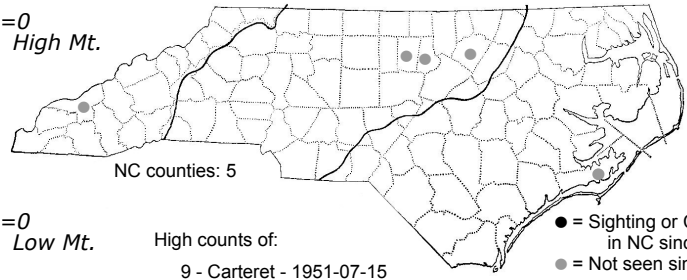

Pirata suwaneus a pirate wolf spider

High counts of:
 9 - Carteret - 1951-07-15
 1 - Swain - 2000-11-07
 1 - Swain - 2000-11-28

Status	Rank
NC	US
NC	Global

ORDER:ARANEAE INFRAORDER:Araneomorphae
 FAMILY:Lycosidae

DISTRIBUTION COMMENTS: North Carolina westward to Louisiana and Arkansas and southward throughout Florida and into the British West Indies .

HABITAT: In North Carolina it was collected in pitfall traps in a variety of situations . Barnes (1953) demonstrated a definite habitat distribution for *P. suwaneus* in non-forest maritime communities at Beaufort, North Carolina, using pitfall traps .