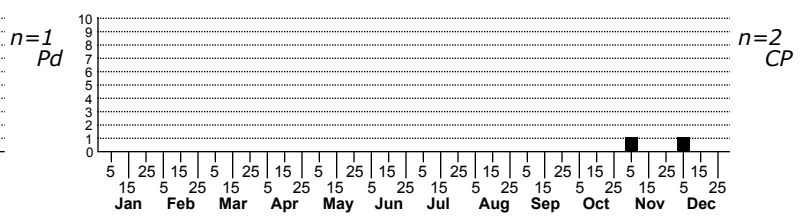

Rabidosa hentzi a wolf spider

ORDER:ARANEAE INFRAORDER:Araneomorphae
 FAMILY:Lycosidae