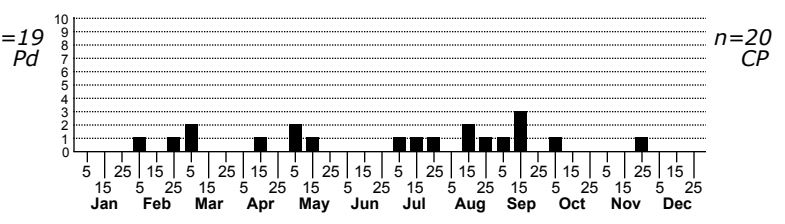

*Rabidosa rabida* a wolf spider

ORDER:ARANEAE INFRAORDER:Araneomorphae  
 FAMILY:Lycosidae

HABITAT: old field near water; bog