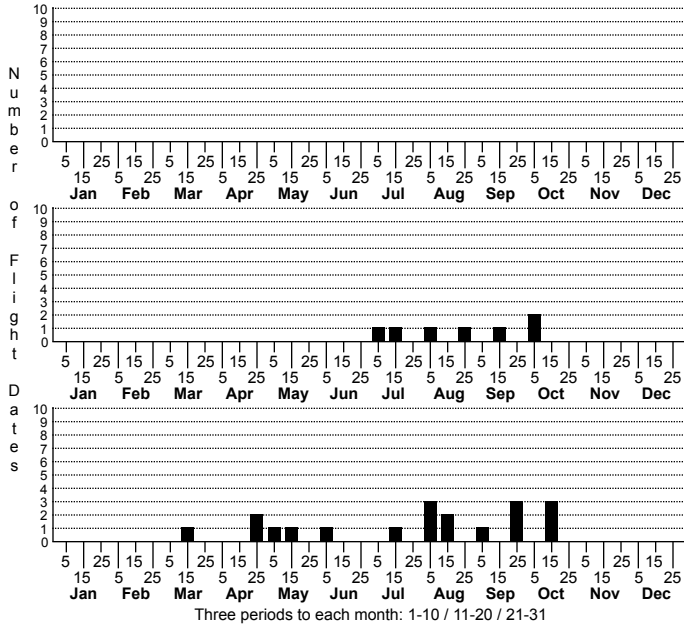

*Rabidosa rabida* a wolf spider

ORDER:ARANEAE INFRAORDER:Araneomorphae  
 FAMILY:Lycosidae

HABITAT: old field near water; bog