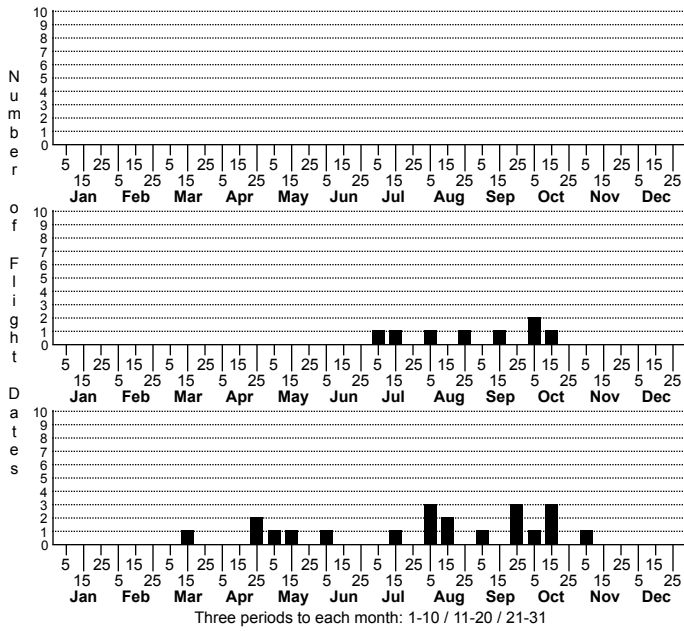

Rabidosia rabida Rabid Wolf Spider

ORDER:ARANEAE INFRAORDER:Araneomorphae
 FAMILY:Lycosidae

HABITAT: old field near water; bog