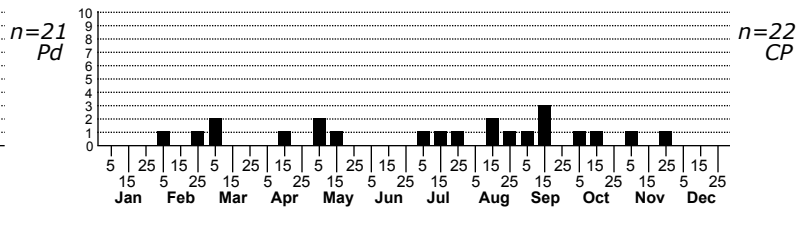

Rabidosia rabida Rabid Wolf Spider

ORDER:ARANEAE INFRAORDER:Araneomorphae
 FAMILY:Lycosidae

HABITAT: old field near water; bog