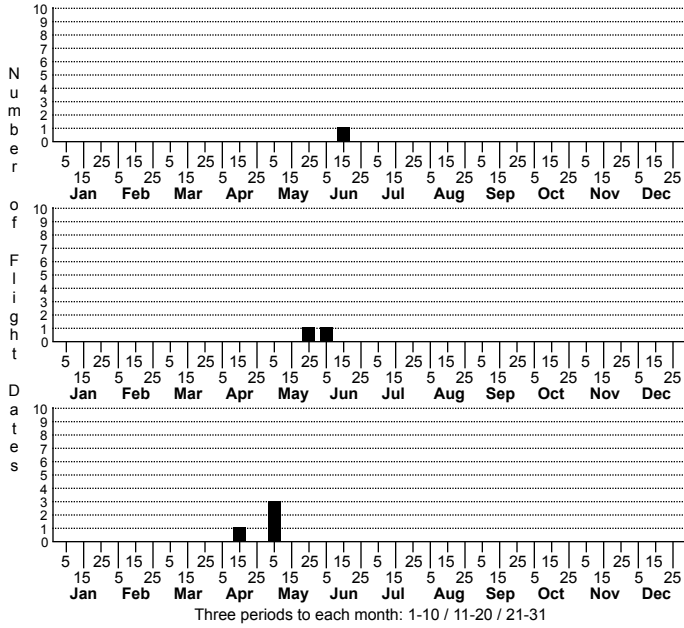

Schizocosa crassipes a wolf spider

- High counts of:
- 1 - Avery - 2015-06-18
 - 1 - Rockingham - 2012-05-07
 - 1 - Stokes - 2021-05-05

Status	Rank
NC	US
NC	Global

ORDER:ARANEAE INFRAORDER:Araneomorphae
FAMILY:Lycosidae

HABITAT: Durham