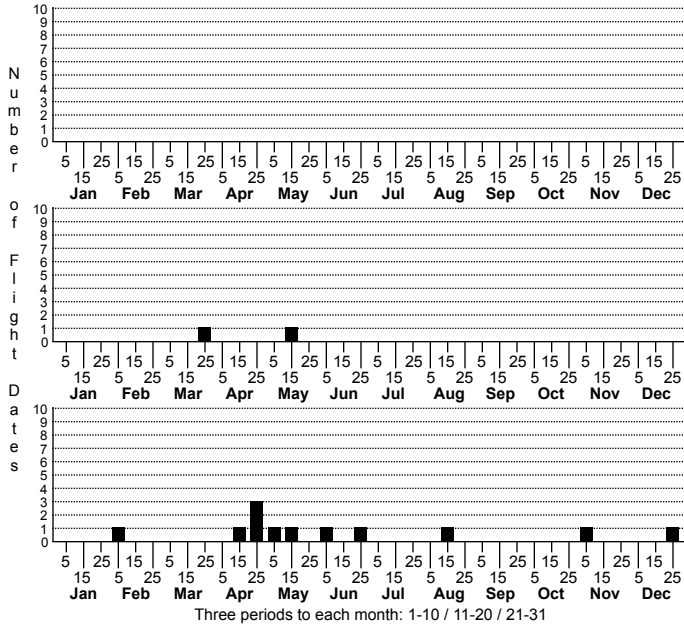

*Schizocosa ocreata* Brushlegged wolf spider

n=2  
Low Mt.

High counts of:  
 50 - Wilson - 2023-06-27  
 20 - Buncombe - 2021-04-11  
 20 - Buncombe - 2022-05-16

Status	Rank
NC	US
NC	Global

n=12  
Pd

n=3  
CP