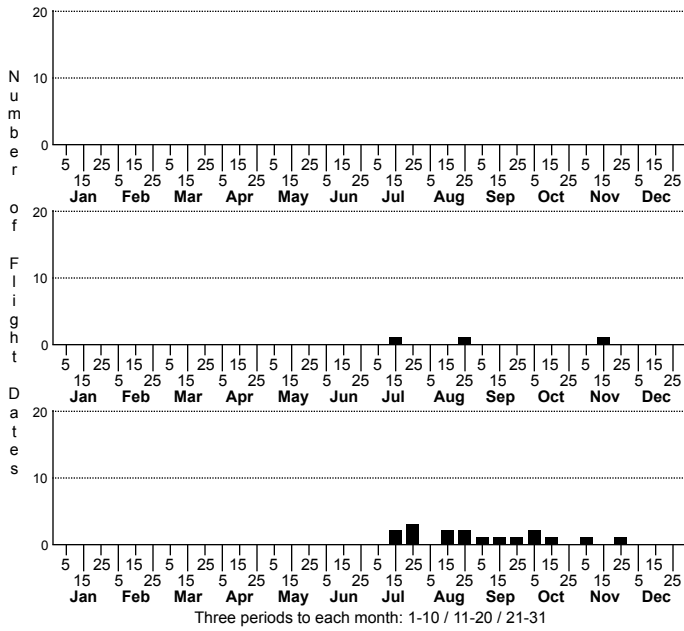

Trichonephila clavipes Golden Silk orbweaver

ORDER:ARANEAE INFRAORDER:Araneomorphae
 FAMILY:Nephilidae SUBFAMILY:Nephilinae

DISTRIBUTION_COMMENTS: Coastal plain of the southeast, and moist forested habitat inland.