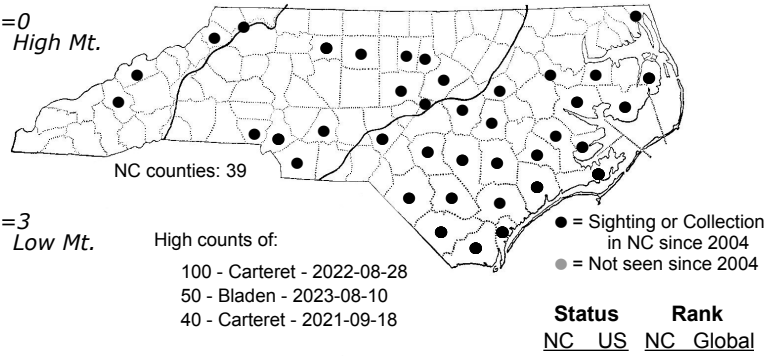

Trichonephila clavipes Golden Silk orbweaver

ORDER:ARANEAE INFRAORDER:Araneomorphae
 FAMILY:Nephilidae SUBFAMILY:Nephilinae

DISTRIBUTION_COMMENTS: Coastal plain of the southeast, and moist forested habitat inland.