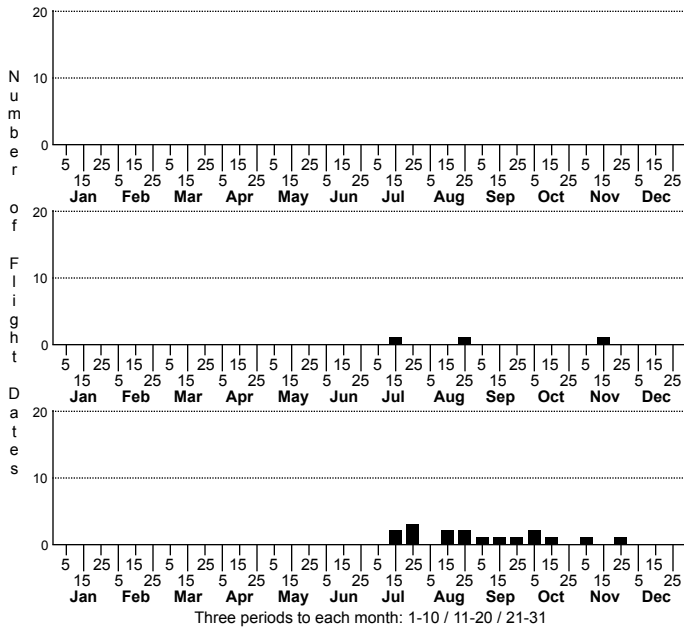

Trichonephila clavipes Golden Silk orbweaver

ORDER:ARANEAE INFRAORDER:Araneomorphae
FAMILY:Nephilidae SUBFAMILY:Nephilinae

DISTRIBUTION_COMMENTS: Coastal plain of the southeast, and moist forested habitat inland.