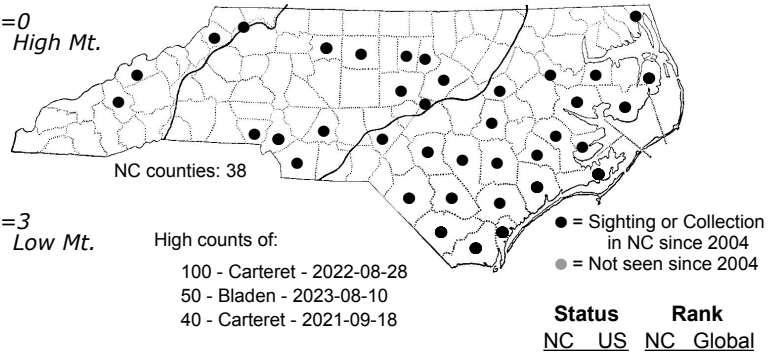

Trichonephila clavipes Golden Silk orbweaver

ORDER:ARANEAE INFRAORDER:Araneomorphae
FAMILY:Nephilidae SUBFAMILY:Nephilinae

DISTRIBUTION_COMMENTS: Coastal plain of the southeast, and moist forested habitat inland.