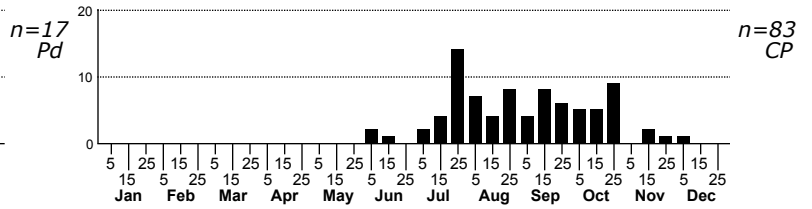

Trichonephila clavipes Golden Silk orbweaver

ORDER:ARANEAE INFRAORDER:Araneomorphae
 FAMILY:Nephilidae SUBFAMILY:Nephilinae

DISTRIBUTION_COMMENTS: Coastal plain of the southeast, and moist forested habitat inland.