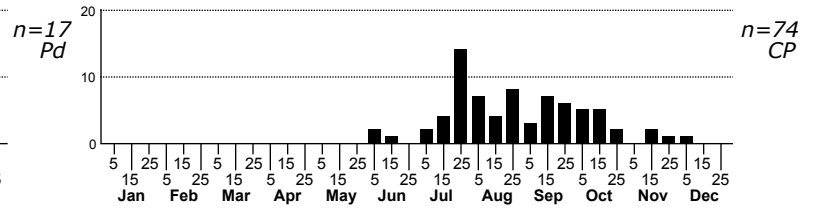

Trichonephila clavipes Golden Silk orbweaver

ORDER:ARANEAE INFRAORDER:Araneomorphae
FAMILY:Nephilidae SUBFAMILY:Nephilinae

DISTRIBUTION_COMMENTS: Coastal plain of the southeast, and moist forested habitat inland.