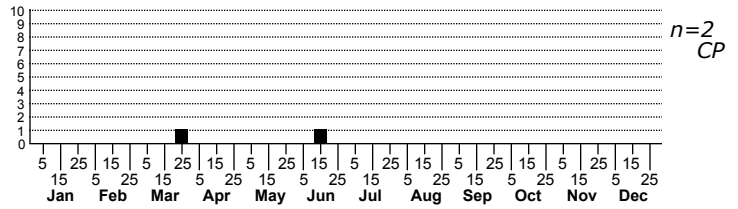

*Oecobius cellariorum* a flatmesh weaver

ORDER:ARANEAE INFRAORDER:Araneomorphae  
FAMILY:Oecobiidae

DISTRIBUTION\_COMMENTS: MD to AZ, but notably non-reported from the Gulf states.