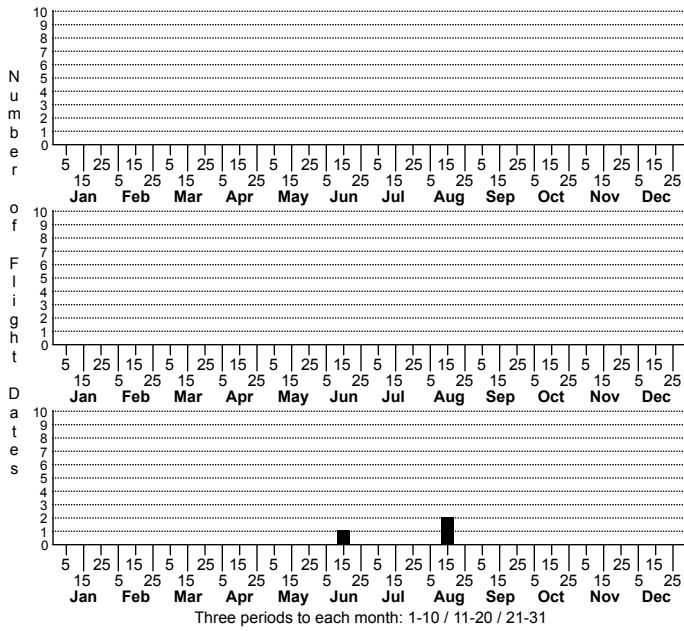

*Oecobius cellariorum* a flatmesh weaver

ORDER:ARANEAE INFRAORDER:Araneomorphae  
FAMILY:Oecobiidae

DISTRIBUTION\_COMMENTS: MD to AZ, but notably non-reported from the Gulf states.