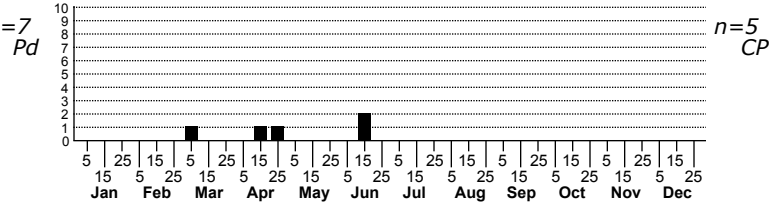

*Philodromus imbecillus* a running crab spider

Status	Rank
NC	US
NC	Global

ORDER:ARANEAE INFRAORDER:Araneomorphae  
 FAMILY:Philodromidae

HABITAT: old field