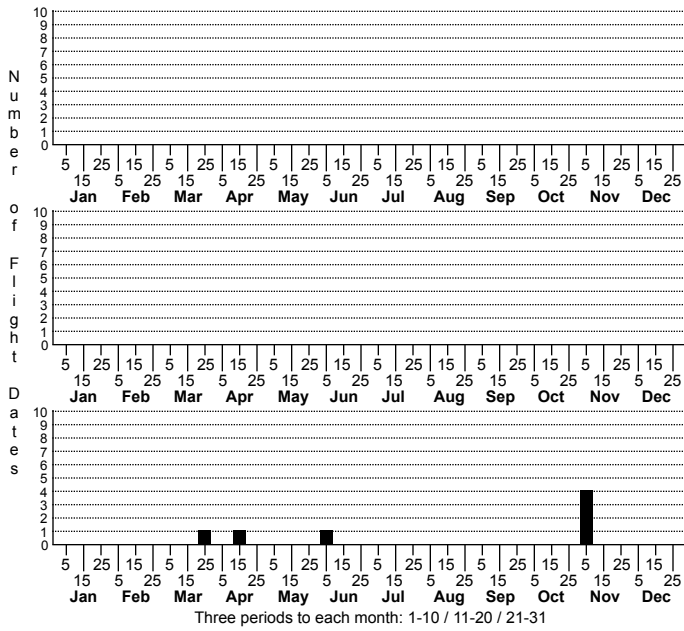

*Philodromus imbecillus* a running crab spider

Status	Rank
NC	US
NC	Global

ORDER:ARANEAE INFRAORDER:Araneomorphae  
 FAMILY:Philodromidae

HABITAT: old field