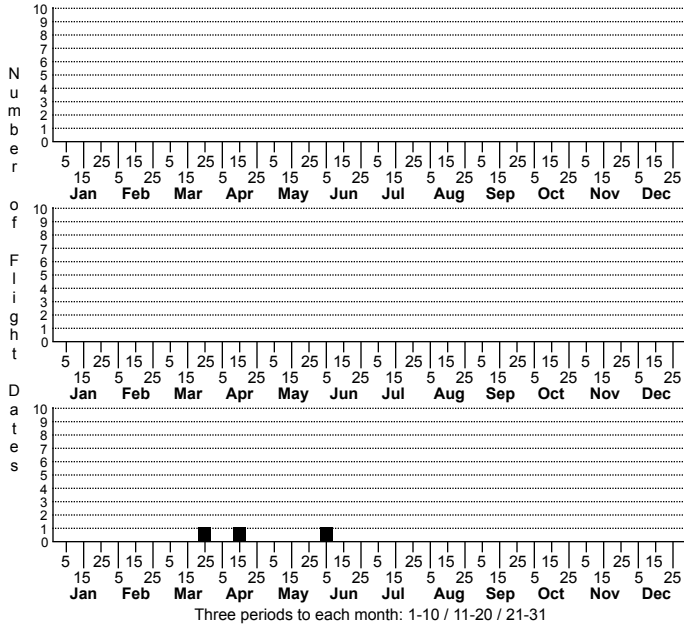

Philodromus imbecillus a running crab spider

ORDER:ARANEAE INFRAORDER:Araneomorphae
 FAMILY:Philodromidae

HABITAT: old field