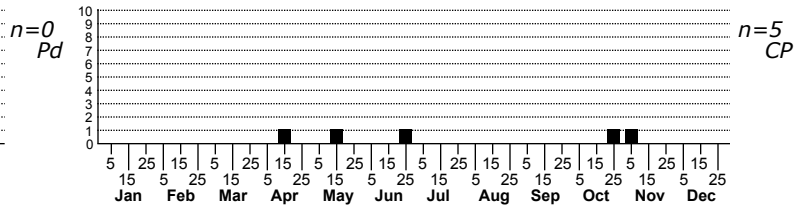

*Philodromus keyserlingi* a running crab spider

High counts of:  
 2 - Richmond - 2024-05-20  
 1 - Scotland - 2020-11-05  
 1 - Richmond - 2020-11-05

Status	Rank
NC	US
NC	Global

ORDER:ARANEAE INFRAORDER:Araneomorphae  
 FAMILY:Philodromidae