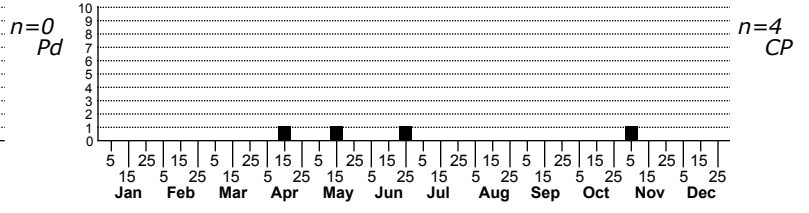

*Philodromus keyserlingi* a running crab spider

n=0  
High Mt.  
Low Mt.

- High counts of:
- 2 - Richmond - 2024-05-20
  - 1 - Scotland - 2020-11-05
  - 1 - Richmond - 2020-11-05

Status	Rank
NC	US
NC	Global