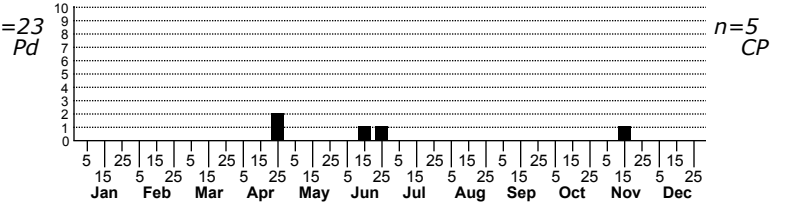

Philodromus marxi Metallic crab spider

High counts of:
 5 - Wilson - 2023-11-12
 5 - Rowan - 2024-05-12
 3 - New Hanover - 2019-04-22

Status	Rank		
NC	US	NC	Global

ORDER:ARANEAE INFRAORDER:Araneomorphae
 FAMILY:Philodromidae