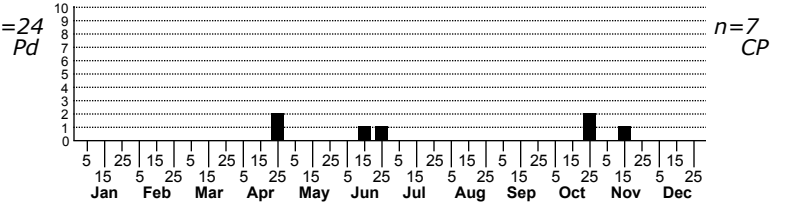

Philodromus marxi Metallic crab spider

High counts of:
 5 - Wilson - 2023-11-12
 5 - Rowan - 2024-05-12
 3 - New Hanover - 2019-04-22

Status	Rank
NC	US
NC	Global

ORDER:ARANEAE INFRAORDER:Araneomorphae
 FAMILY:Philodromidae