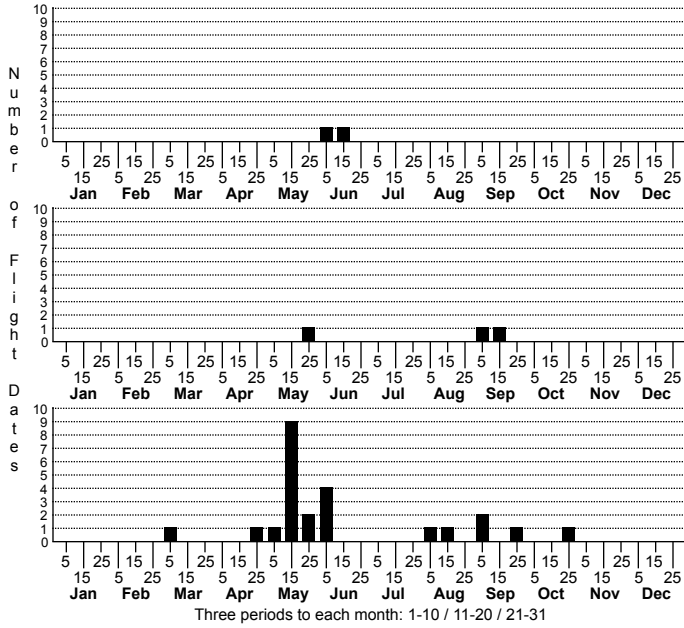

Philodromus marxi Metallic crab spider

High counts of:
 5 - Wilson - 2023-11-12
 5 - Rowan - 2024-05-12
 3 - New Hanover - 2019-04-22

Status	Rank
NC	US
NC	Global

ORDER:ARANEAE INFRAORDER:Araneomorphae
 FAMILY:Philodromidae

HABITAT: meadow, forest edge