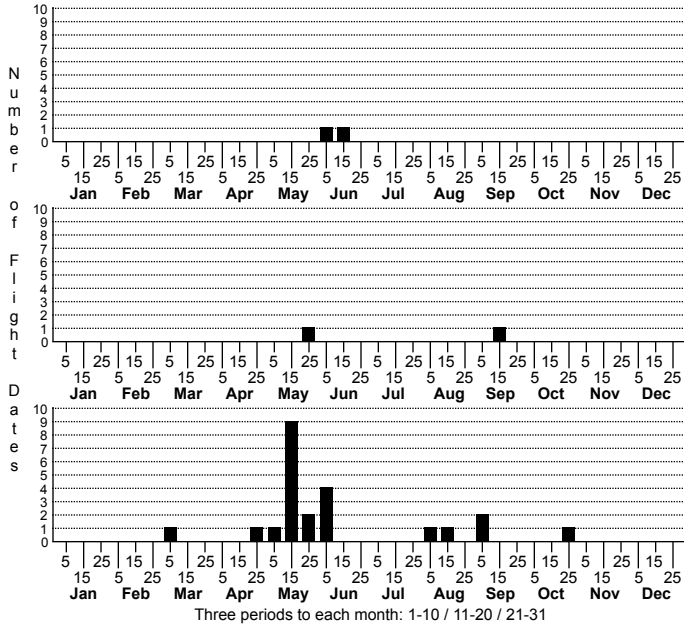

Philodromus marxi Metallic crab spider

High counts of:
 5 - Wilson - 2023-11-12
 5 - Rowan - 2024-05-12
 3 - New Hanover - 2019-04-22

Status	Rank		
NC	US	NC	Global

ORDER:ARANEAE INFRAORDER:Araneomorphae
 FAMILY:Philodromidae

HABITAT: meadow, forest edge