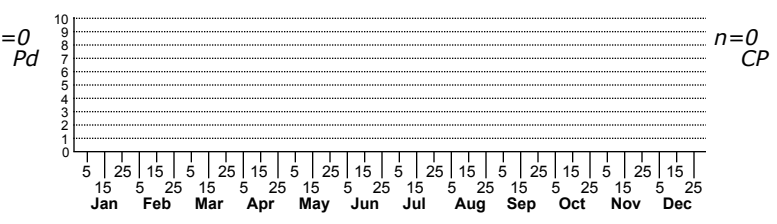

Philodromus montanus No common name

High counts of:
 1 - Buncombe - 0000-05-18
 1 - Buncombe - 0000-05-18

● = Sighting or Collection in NC since 2004
 ○ = Not seen since 2004

Status	Rank
NC	US
NC	Global

ORDER:ARANEAE INFRAORDER:Araneomorphae
 FAMILY:Philodromidae