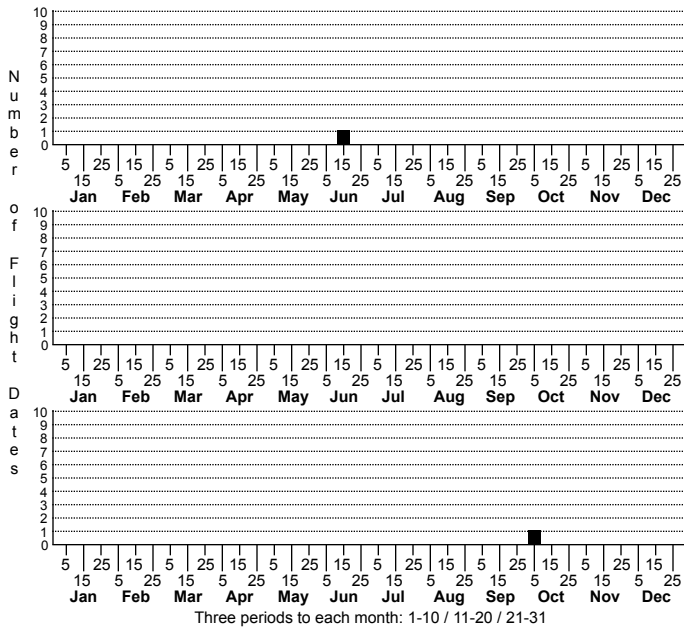

*Philodromus placidus* a running crab spider

High counts of:  
 1 - Avery - 2015-06-20  
 1 - Stanly - 2016-10-05

Status	Rank
NC	US
NC	Global

ORDER:ARANEAE INFRAORDER:Araneomorphae  
 FAMILY:Philodromidae