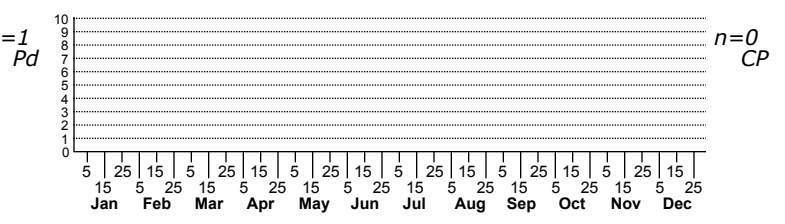

*Philodromus placidus* a running crab spider

High counts of:  
 1 - Avery - 2015-06-20  
 1 - Stanly - 2016-10-05

Status	Rank
NC	US
NC	Global

ORDER:ARANEAE INFRAORDER:Araneomorphae  
 FAMILY:Philodromidae