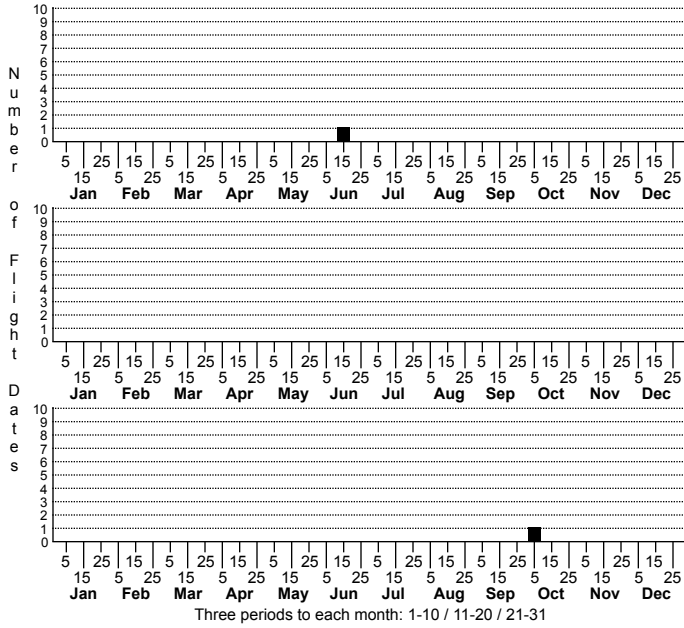

Philodromus placidus a running crab spider

High counts of:
 1 - Avery - 2015-06-20
 1 - Stanly - 2016-10-05

Status	Rank
NC	US
NC	Global

ORDER:ARANEAE INFRAORDER:Araneomorphae
 FAMILY:Philodromidae

HABITAT: forest