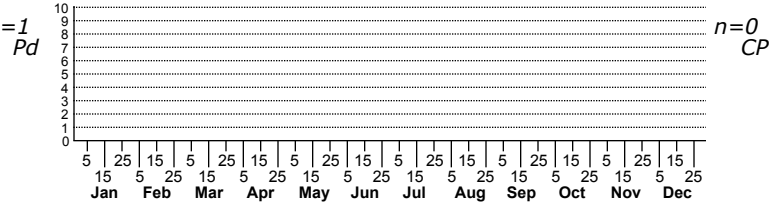

Philodromus placidus a running crab spider

High counts of:
 1 - Avery - 2015-06-20
 1 - Stanly - 2016-10-05

Status	Rank
NC	US
NC	Global

ORDER:ARANEAE INFRAORDER:Araneomorphae
 FAMILY:Philodromidae

HABITAT: forest