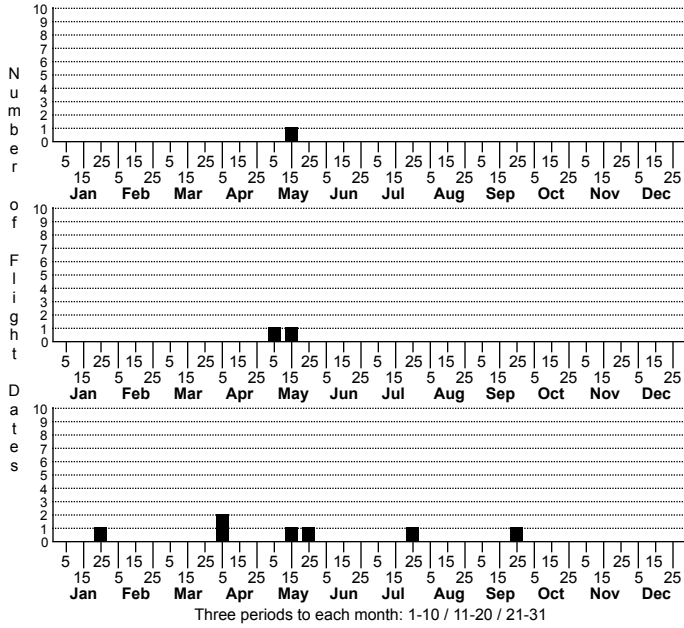

Philodromus praelustris Canadian crab spider

ORDER:ARANEAE INFRAORDER:Araneomorphae
 FAMILY:Philodromidae

HABITAT: Cary, Wake County