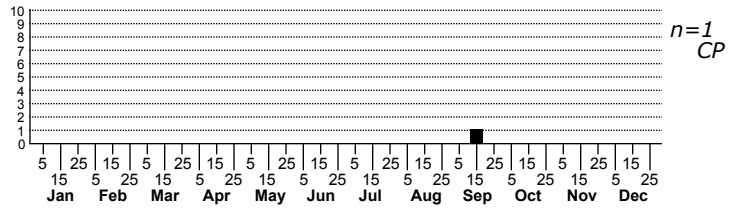

*Tibellus duttoni* a slender crab spider

High counts of:  
1 - Gates - 2009-09-17

Status	Rank
NC	US
NC	Global

ORDER:ARANEAE INFRAORDER:Araneomorphae  
FAMILY:Philodromidae