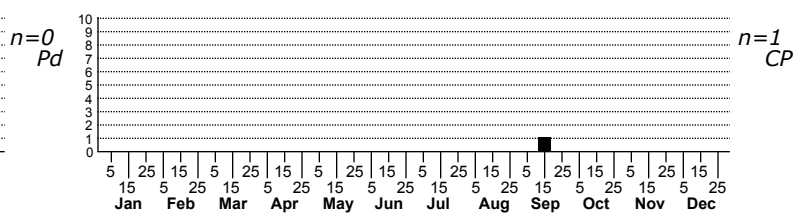

*Tibellus duttoni* a slender crab spider

Status	Rank
NC	US
NC	Global

ORDER:ARANEAE INFRAORDER:Araneomorphae  
FAMILY:Philodromidae