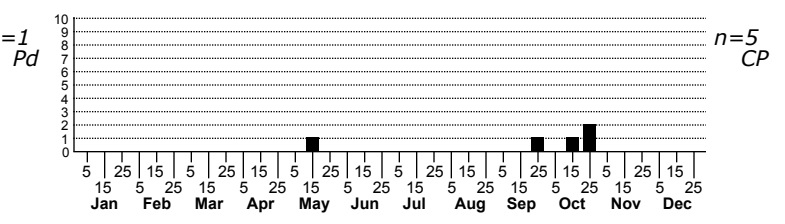

*Tibellus oblongus* a slender crab spider

High counts of:  
 5 - Harnett - 2024-03-14  
 5 - Carteret - 2024-10-31  
 5 - Carteret - 2024-10-31

| Status | Rank   |
|--------|--------|
| NC     | US     |
| NC     | Global |