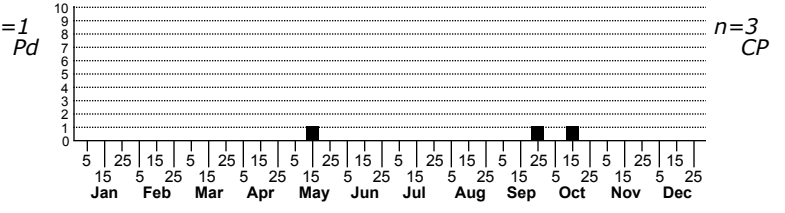

Tibellus oblongus a slender crab spider

High counts of:
 5 - Harnett - 2024-03-14
 3 - Carteret - 2021-02-25
 3 - Harnett - 2024-03-14

Status	Rank
NC	US
NC	Global

ORDER:ARANEAE INFRAORDER:Araneomorphae
 FAMILY:Philodromidae