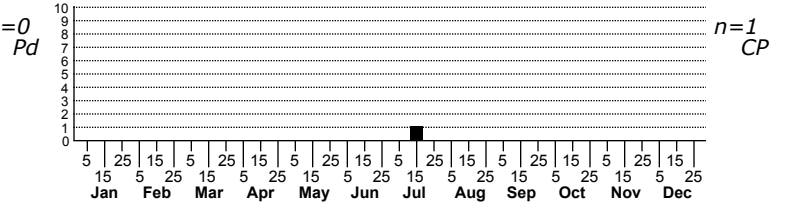

*Psilochorus pullulus* No common name

● = Sighting or Collection in NC since 2004  
 ○ = Not seen since 2004

Status	Rank
NC	US
NC	Global

ORDER:ARANEAE INFRAORDER:Araneomorphae  
 FAMILY:Pholcidae