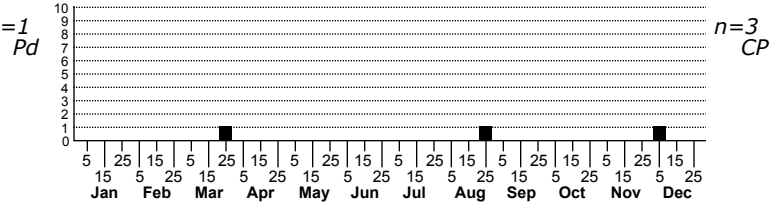

Tibellus unidentified species a slender crab spider

High counts of:
 2 - Cumberland - 2021-04-21
 1 - Carteret - 2020-03-27
 1 - Onslow - 2020-12-10

Status	Rank
NC	US
NC	Global

ORDER:ARANEAE INFRAORDER:Araneomorphae
 FAMILY:Philodromidae