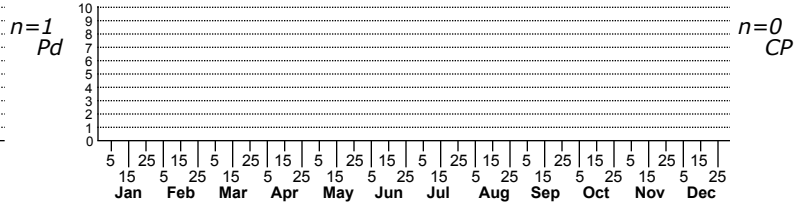

Scotinella singula No common name

ORDER:ARANEAE INFRAORDER:Araneomorphae
FAMILY:Phrurolithidae

TAXONOMIC_COMMENTS: Genus needs revision, may be lumped with Phrurotimus.