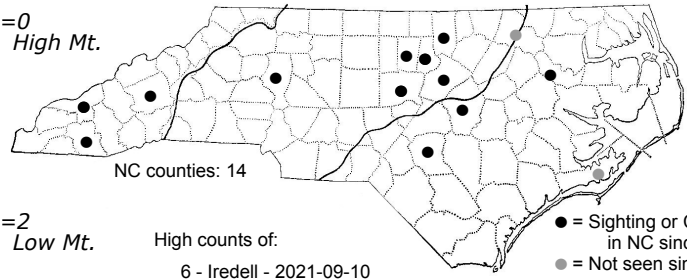

*Phrurotimpus borealis* a phrurolithid

High counts of:  
 6 - Iredell - 2021-09-10  
 4 - Cumberland - 2021-04-21

● = Sighting or Collection in NC since 2004  
 ● = Not seen since 2004

Status		Rank	
NC	US	NC	Global

ORDER:ARANEAE INFRAORDER:Araneomorphae  
 FAMILY:Phrurolithidae

HABITAT: old field, forest