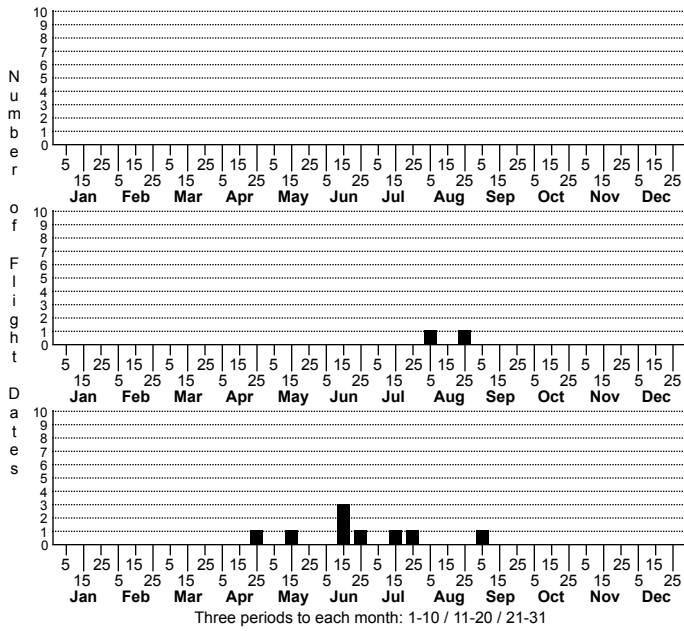

*Phrurotimpus borealis* a phrurolithid

High counts of:  
 6 - Iredell - 2021-09-10  
 4 - Cumberland - 2021-04-21

● = Sighting or Collection in NC since 2004  
 ● = Not seen since 2004

Status		Rank	
NC	US	NC	Global