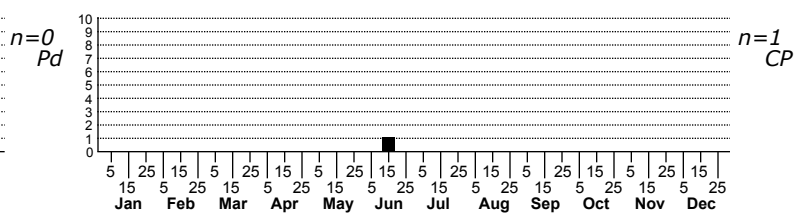

*Phrurotimpus illudens* a phrurolithid

n=0 High Mt.

n=0 Low Mt.

High counts of:  
2 - Carteret - 1952-06-11

● = Sighting or Collection in NC since 2004  
● = Not seen since 2004

Status	Rank
NC	US
NC	Global