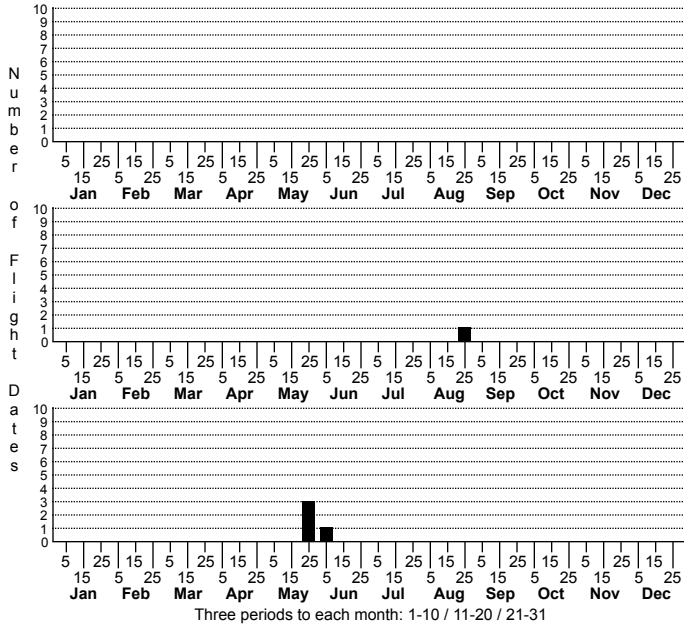

*Sphodros atlanticus* a purseweb spider

ORDER:ARANEAE INFRAORDER:Mygalomorphae  
FAMILY:Atypidae

HABITAT: forest edge, young forest, yards